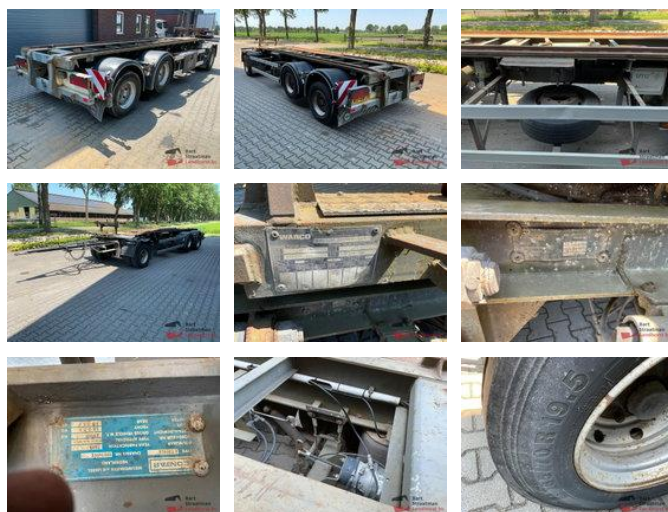

## Contar A 1018 LC A 1018 LC 3 assige luchtgeveerde containeraanhanger.

### General characteristics

Brand	Contar
Subcategory	Container chassis
Container system	other
License plate	WD-48-JR
Year of construction	1989
Date of first registration	02-10-1989
Condition	Used
General state	Good
Reference	BS2078

# Properties

Single weight	5.810kg
Load capacity	22.190kg
GVW	28.000kg
Length	910cm
Width	240cm
Serial number	X897095X