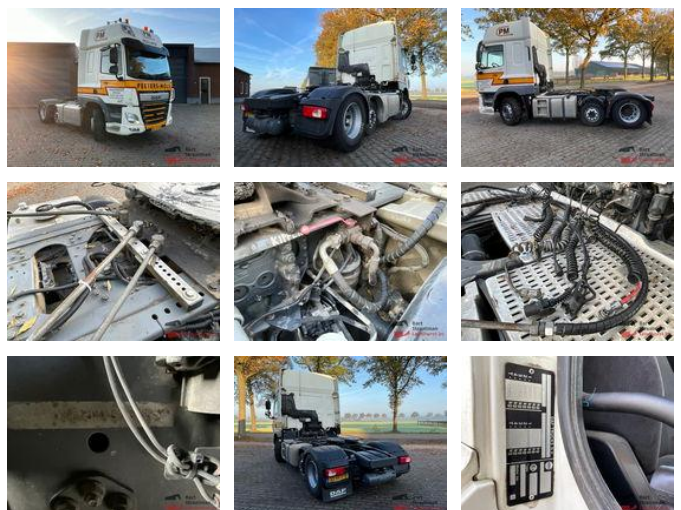

## DAF CF 440 FTP 6x2 Euro 6 Trekker met Hydrauliek

### General features

Brand	DAF
Model	CF 440
Subcategory	Cab over engine
Licence plate	33-BFD-5
Odometer reading	1.112.338km
Construction year	2014
Date of first registration	09-09-2014
Condition	Used
General condition	Good
Fuel	Diesel
Emission class	Euro 6
Reference	BS1522

# DAF CF 440 FTP 6x2 Euro 6 Trekker met Hydrauliek

## Technical specifications

Number of axes	3
Axis configuration	6x2
Transmission	Automatic
Engine output	435hp