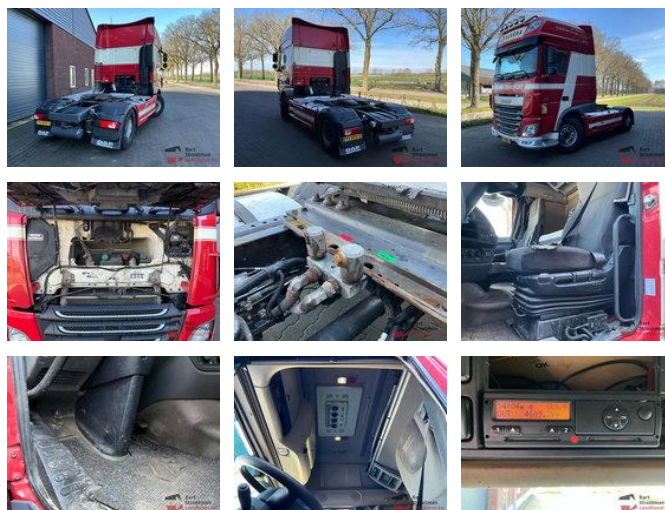

DAF XF 460 FT 4x2 SSC opleggetrekker met PTO.

General features

Brand	DAF
Model	XF 460
Subcategory	Cab over engine
Licence plate	93-BPD-3
Odometer reading	1.004.609km
Construction year	2017
Date of first registration	04-05-2017
Condition	Used
General condition	Good
Fuel	Diesel
Emission class	Euro 6
Reference	BS1988

Characteristics

Empty weight	8.402kg
Load capacity	11.098kg
GVW	19.500kg
Length	616cm
Width	255cm
Cabin	Sleeper cabin

Door count 2

Cylinder contents 12.902cc

DAF XF 460 FT 4x2 SSC opleggertrekker met PTO.

Technical specifications

Number of axes	2
Axis configuration	4x2
Transmission	Automatic
Engine output	462hp

Description

= Additional options and accessories = - Advanced Emergency Braking System - Aluminum Fuel Tank(s) - AS-Tronic - Electrically adjustable exterior mirrors - Parking air conditioning - Sper - Spoiler set