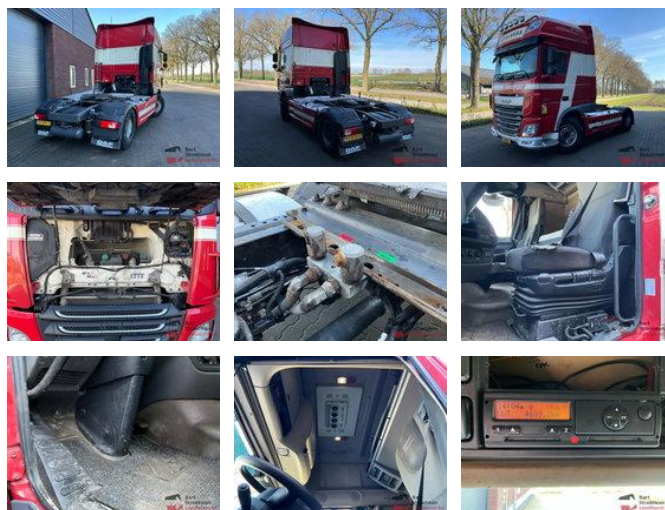

## DAF XF 460 FT 4x2 SSC opleggetrekker met PTO.

### General characteristics

Brand	DAF
Model	XF 460
Subcategory	Cab over engine
License plate	93-BPD-3
Meter reading	1.004.609km
Year of construction	2017
Date of first registration	04-05-2017
Condition	Used
General state	Good
Fuel	Diesel
Emission class	Euro 6
Reference	BS1988

### Properties

Single weight	8.402kg
Load capacity	11.098kg
GVW	19.500kg
Length	616cm
Width	255cm
Cabin	Sleeping cabin

Number of doors	2
Serial number	XLRTEH4300G154585
Cylinder capacity	12.902cc

## Technical specifications

Number of axes	2
Axis configuration	4x2
Transmission	Automatic
Assets	462hp