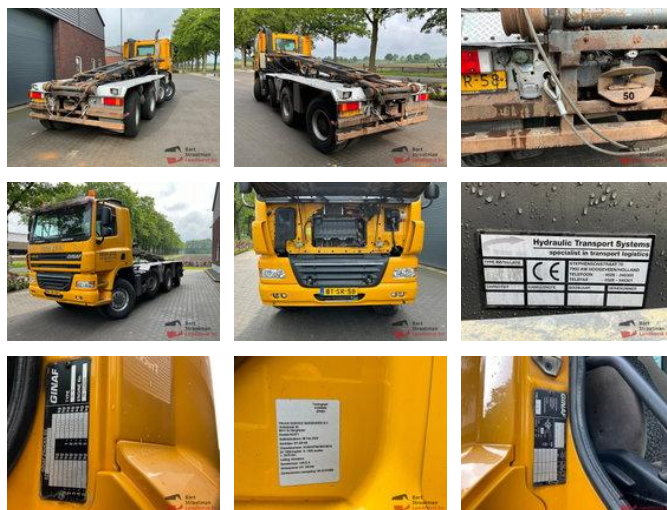

Ginaf X X4343LS 8x4 met 30t HTS kabelsysteem.

General features

Brand	Ginaf
Model	X
Subcategory	Container
Container system	cable
Licence plate	BT-SR-58
Odometer reading	676.657km
Construction year	2008
Date of first registration	07-02-2008
Condition	Used
General condition	Good
Fuel	Diesel
Emission class	Euro 5
Reference	BS2046

Characteristics

Empty weight	14.240kg
Load capacity	28.940kg
GVW	43.000kg
Length	822cm
Width	253cm
Cabin	No

Cylinder contents

12.900cc

Ginaf X X4343LS 8x4 met 30t HTS kabelsysteem.

Technical specifications

Number of axes	4
Axis configuration	8x6
Transmission	Manual
Engine output	407hp

Description

= Additional options and accessories = - Aluminum Fuel Tank(s) - Drum brakes - Electrically adjustable exterior mirrors - Engine Brake - Front View Camera - Hub Reduction - Hydraulics - Lift Axle - Sper - Steering Axle = Remarks = Superstructure Construction year: 2007 It is 8x4, no more drive on axle 1. = More information = Tipper: Back