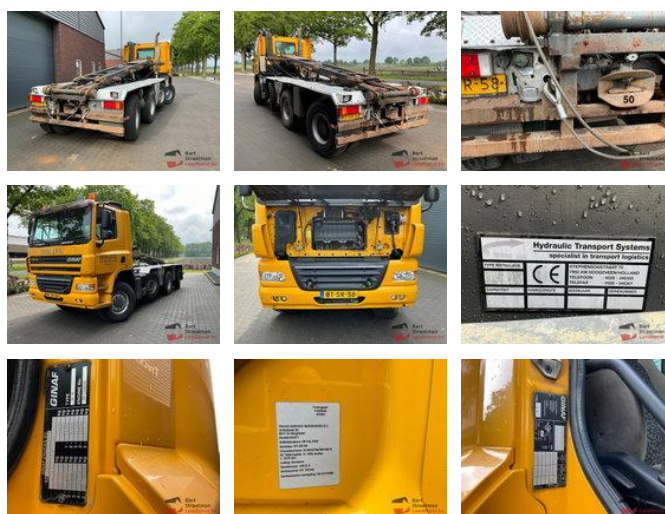

## Ginaf X X4343LS handgeschakelde 8x4 met 30t HTS kabelsysteem.

### General characteristics

Brand	Ginaf
Model	X
Subcategory	Container
Container system	cable
License plate	BT-SR-58
Meter reading	676.657km
Year of construction	2008
Date of first registration	07-02-2008
Condition	Used
General state	Good
Fuel	Diesel
Emission class	Euro 5
Reference	BS2046

# Properties

Single weight	14.240kg
Load capacity	28.940kg
GVW	43.000kg
Length	822cm
Width	253cm
Cabin	Nee
Serial number	XL9KH07MX05010618
Cylinder capacity	12.900cc

## Technical specifications

Number of axes	4
Axis configuration	8x6
Transmission	Manual transmission
Assets	407hp