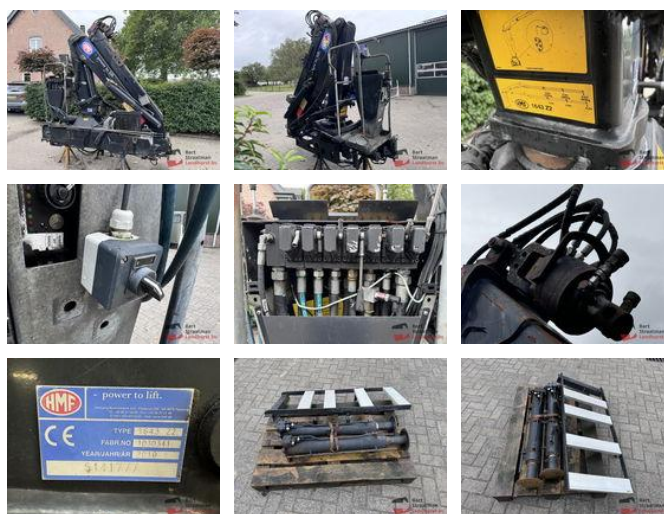

HMF 1643 Z 2 1643 Z 2 Autolaadkraan met radiografische afstandsbediening

General features

Brand	HMF
Subcategory	Crane
Construction year	2010
Condition	Used
General condition	Good
Reference	BS1466

HMF 1643 Z 2 1643 Z 2 Autolaadkraan met radiografische afstandsbediening

Description

Structure Highsta: ✓ = More information = Year of construction: 2010

Accessories