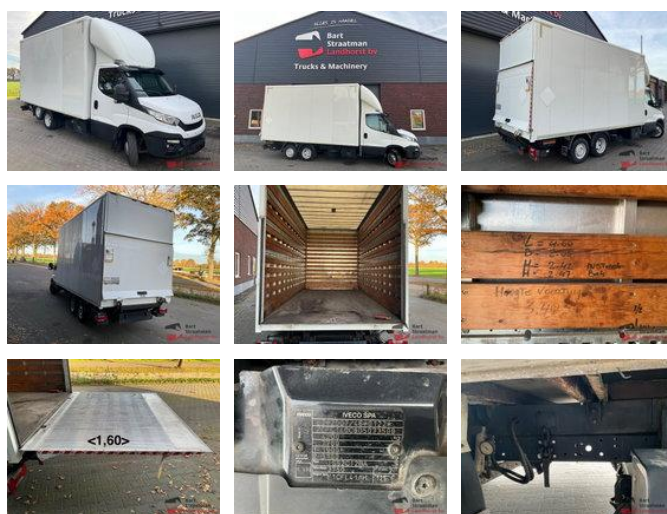

Iveco 40C170 40C170 6x2 Euro 6 BE Clickstar met gesloten opbouw en laadklep.

General characteristics

Brand	Iveco
Subcategory	Light duty tractor unit
License plate	AD-46-GR
Meter reading	288.210km
Year of construction	2015
Condition	Used
General state	Good
Fuel	Diesel
Reference	BS1792

Properties

Serial number

ZCFC14OC805033500

Iveco 40C170 40C170 6x2 Euro 6 BE Clickstar met gesloten opbouw en laadklep.

Technical specifications

Number of axes	3
Transmission	Manual transmission

Description

= Additional options and accessories = - Airbag bestuurder - Armrest - Centrale deurvergrendeling met afstandsbediening - Hands-free - Lift Axle - Stalen velgen - Tailgate = Remarks = Tailgate Plateau length: 1.60 cm = More information = Year of manufacture: 2015 Axle 1: Tyre size: 195/75 R16; Tyre profile left: 20%; Tyre profile right: 20% Axle 2: Tyre size: 195/75 R16; Tyre profile left inner: 35%; Tyre profile left outer: 20%; Tyre profile right outer: 35%; Tyre profile right outer: 20% Axle 3: Tyre size: 195R14C; Tyre profile left: 15%; Tyre profile right: 15%