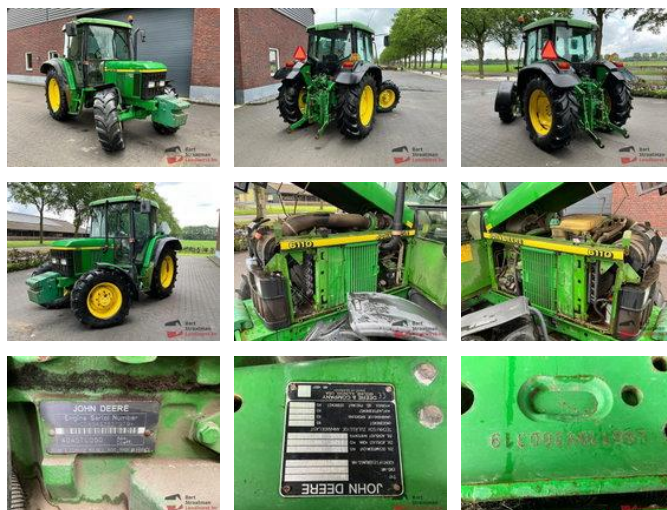

## John Deere 6110 6110 3620 uur!

### General characteristics

Brand	John Deere
Subcategory	Farm tractor
License plate	TNX-06-G
Year of construction	2001
Date of first registration	30-06-2001
Hours displayed	3620
Condition	Used
General state	Good
Fuel	Diesel
Reference	BS2008

### Properties

Single weight	5.220kg
Serial number	L06110V300319