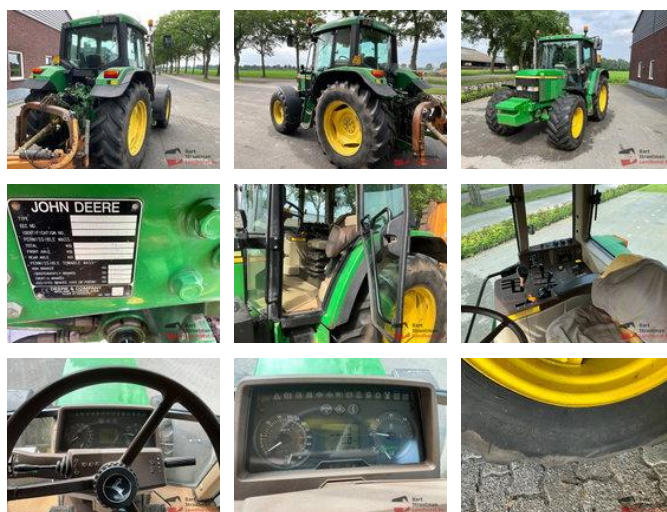

John Deere 6310 6310

General characteristics

Brand	John Deere
Subcategory	Farm tractor
License plate	TKZ-29-L
Year of construction	2002
Date of first registration	30-06-2002
Hours displayed	10778
Condition	Used
General state	Good
Fuel	Diesel
Reference	BS2077

Properties

Serial number

L06310V317677

John Deere 6310 6310

Technical specifications

Number of axes	2
----------------	---

Axis configuration	4x4
--------------------	-----

Accessories

- All wheel drive