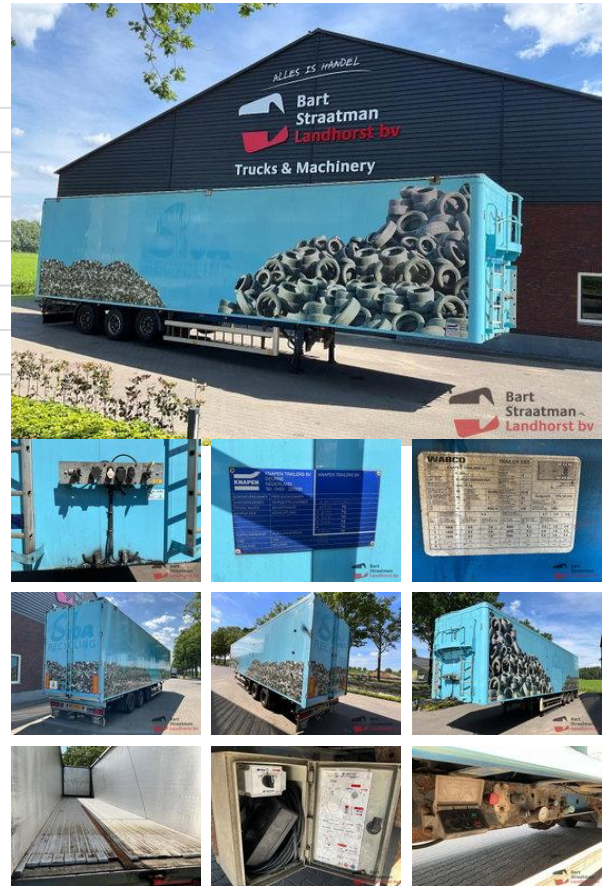

Knapen Trailers K 200 K 200 3assige walking floor, as1 is liftas.

General characteristics

Brand	Knapen Trailers
Subcategory	Walking floor
License plate	OJ-07-DX
Year of construction	2006
Date of first registration	03-01-2006
Condition	Used
General state	Good
Reference	BS2096

Properties

Single weight	6.930kg
Load capacity	37.070kg
GVW	44.000kg
Length	1.404cm
Width	255cm
Serial number	XL9K0C20006051021

Description

= Additional options and accessories = - Lift Axle

Accessories

- Disc brakes
- Anti-lock braking system