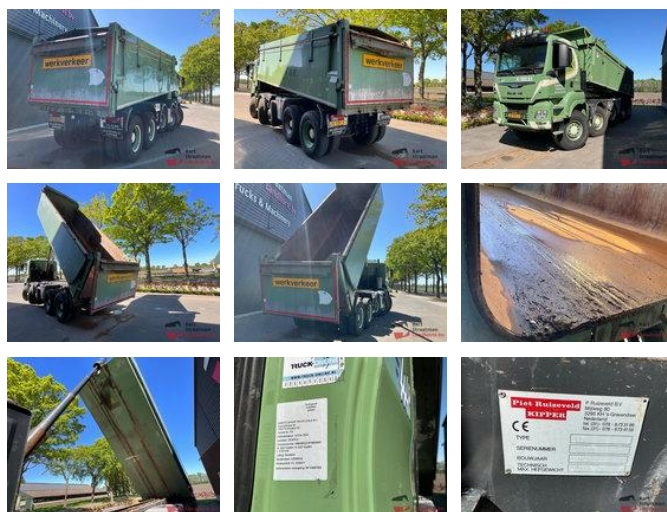

MAN TGS 49.440 10X8 BB met 24m³ geïsoleerde kipper en aluminium milieukleppen.

General features

Brand	MAN
Model	TGS 49.440
Subcategory	Tipper
Licence plate	38-BFK-8
Odometer reading	584.770km
Construction year	2014
Date of first registration	05-12-2014
Condition	Used
General condition	Good
Fuel	Diesel
Emission class	Euro 6
Reference	BS2014

Characteristics

Empty weight	20.840kg
Load capacity	28.260kg
GVW	49.000kg
Length	980cm
Width	254cm
Cabin	No
Cylinder contents	12.419cc

MAN TGS 49.440 10X8 BB met 24m³ geïsoleerde kipper en aluminium milieukleppen.

Technical specifications

Number of axes	5
Axis configuration	10x8
Transmission	Automatic
Engine output	440hp

Description

= Additional options and accessories = - Aluminum Fuel Tank(s) - AS-Tronic - Drum brakes - environmental valves - Hub Reduction - Lift Axle - Overpressure unit - Sper - Steering Axle = Remarks = Structure Construction year: 2014 Volume: 24 m³ = More information = Tipper: Back