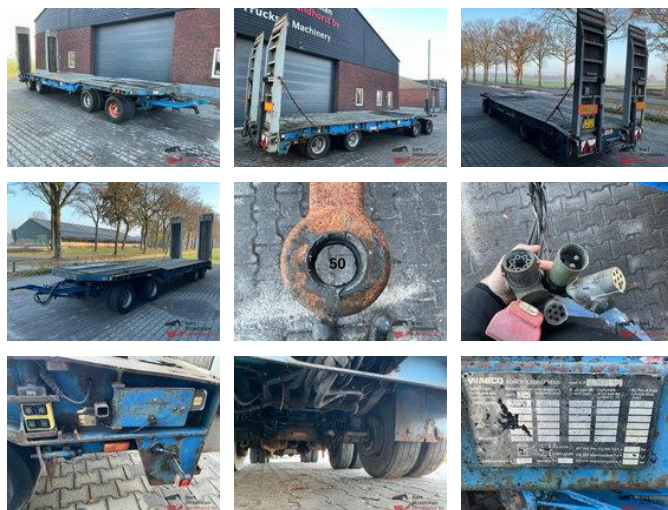

Nooteboom ASD 40 22 ASD 40 22

General characteristics

Brand	Nooteboom
Subcategory	Lowloader
License plate	WT-24-ZX
Year of construction	1998
Date of first registration	28-08-1998
Condition	Used
General state	Good
Reference	BS1119

Properties

Single weight	8.940kg
Load capacity	23.060kg
GVW	32.000kg
Length	915cm
Width	250cm
Serial number	XMRASD000W0000114

Nooteboom ASD 40 22 ASD 40 22

Technical specifications

Number of axes 4

Description