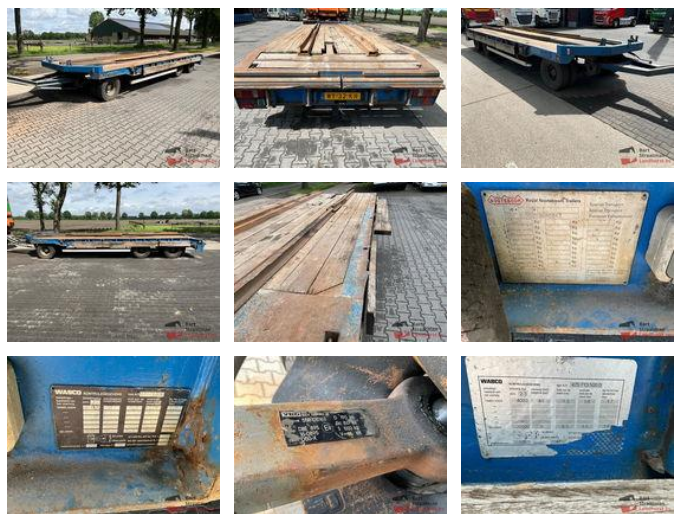

Nootboom ASDV-30-12 ASDV-30-12 3 assen getrokken dieplader met verbreders

General features

Brand	Nootboom
Subcategory	Lowloader
Licence plate	WY-32-KR
Construction year	2000
Date of first registration	27-04-2000
Condition	Used
General condition	Good
Reference	BS1374

Characteristics

Empty weight	6.600kg
Load capacity	21.400kg
Max. weight	28.000kg
Length	1.006cm
Width	255cm

Nooteboom ASDV-30-12 ASDV-30-12 3 assen getrokken dieplader met verbreders

Technical specifications

Number of axes

3

Description

= Additional options and accessories = - Drum brakes = More information = Year of construction: 2000

Accessories

- Leaf spring suspension