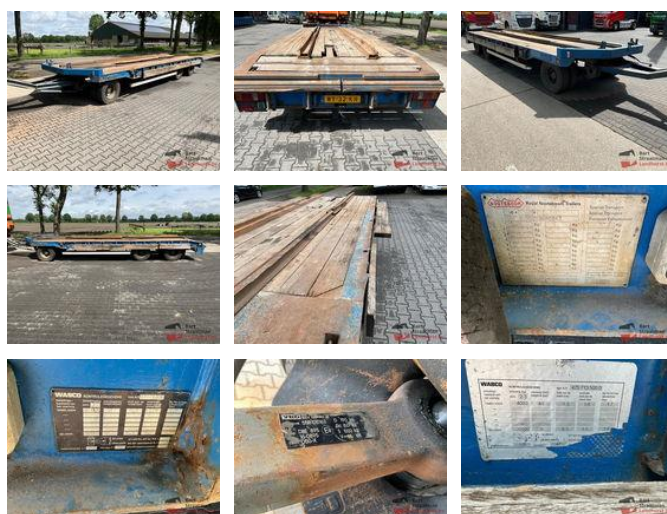

Nooteboom ASDV-30-12 ASDV-30-12 3 assen getrokken dieplader met verbreders

General features

Brand	Nooteboom
Subcategory	Lowloader
Licence plate	WY-32-KR
Construction year	2000
Date of first registration	27-04-2000
Condition	Used
General condition	Good
Reference	BS1374

Characteristics

Empty weight	6.600kg
Load capacity	21.400kg
GWV	28.000kg
Length	1.006cm
Width	255cm

Nooteboom ASDV-30-12 ASDV-30-12 3 assen getrokken dieplader met verbreders

Technical specifications

Number of axes

3

Description

= Additional options and accessories = - Drum brakes = More information = Year of construction: 2000

Accessories

- Leaf spring suspension