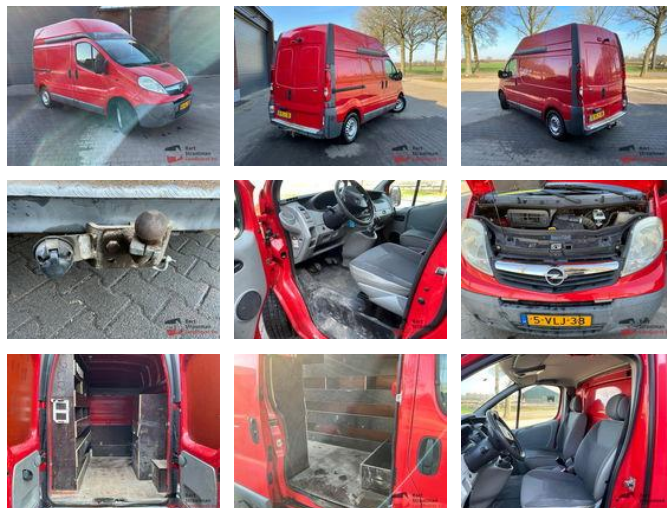

Opel Vivaro VIVARO-2 2.5CDTI/107KW-DPF-E4 2.9T L1H2 Euro 5 Handgeschakeld Gesloten ruimte met zijschuifdeur en deuren

General features

Brand	Opel
Model	Vivaro
Subcategory	Closed
Licence plate	5-VLJ-38
Odometer reading	250.241km
Construction year	2011
Date of first registration	25-01-2011
Color	Red
Condition	Used
General condition	Good
Fuel	Diesel
Emission class	Euro 5
Reference	OT5214

Characteristics

Empty weight	1.785kg
Load capacity	1.190kg
GWV	2.975kg
Width	190cm
Cylinder contents	2.464cc

Opel Vivaro VIVARO-2 2.5CDTI/107KW-DPF-E4 2.9T L1H2 Euro 5 Handgeschakeld Gesloten ruimte met zijschuifdeur en deuren

Technical specifications

Number of axes	2
Axis configuration	4x4
Transmission	Manual
Engine output	145hp

Description

= Additional options and accessories = - Centrale deurvergrendeling met afstandsbediening - Getinte ramen - Schuifdeur rechts - Stalen velgen = More information = Year of construction: 2011 Model code: 2 Damages: none