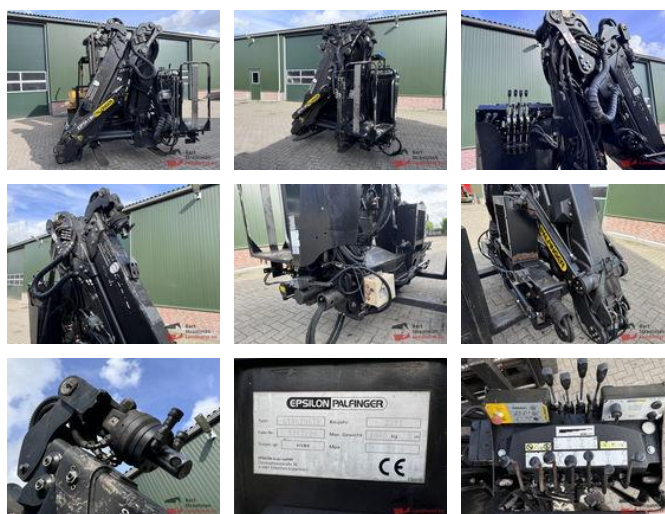

## Palfinger Epsilon Epsilon Autolaadkraan Palfinger Epsilon 0170Z95TR met hoogsta bediening

### General features

Brand	Palfinger
Subcategory	Crane
Construction year	2011
Condition	Used
General condition	Good
Reference	BS1477

# Palfinger Epsilon Epsilon Autolaadkraan Palfinger Epsilon 0170Z95TR met hoogsta bediening