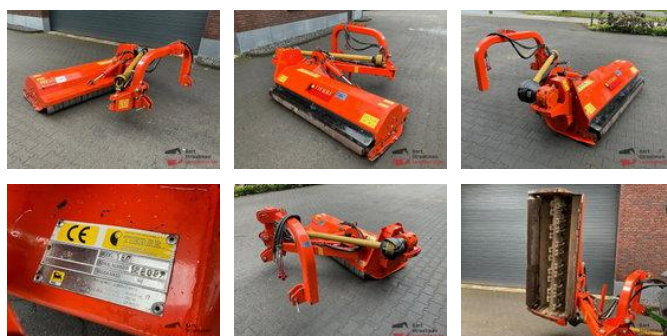

## Tierre 180 180 Klepelmaaier

### General characteristics

Brand	Tierre
Subcategory	Mowers
Year of construction	2009
Condition	Used
General state	Good
Reference	BS2011

## Description

Attachment suited for: Agricultural machines Mower type: flail