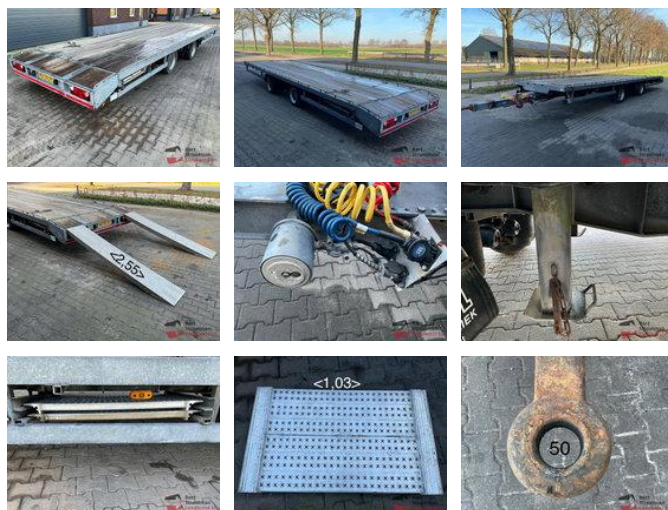

## Tracon TM.11 TM.11 11t middenas machinetransporter.

### General characteristics

Brand	Tracon
Subcategory	Car transporter
License plate	WS-TB-39
Year of construction	2006
Date of first registration	02-02-2006
Condition	Used
General state	Good
Reference	BS1881

### Properties

Single weight	4.830kg
Load capacity	6.170kg
GVW	11.000kg
Width	254cm
Serial number	XL9TRAC2261082043