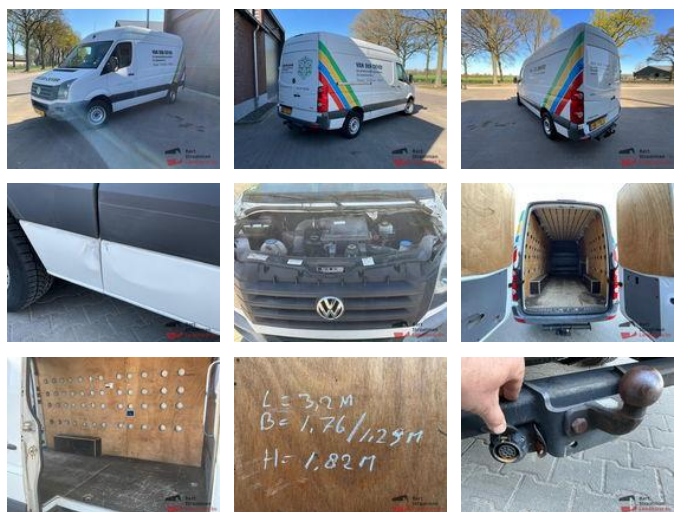

Volkswagen Crafter Euro 5 Handgeschakeld L2 H2 met deuren achter en zij schuifdeur

General features

Brand	Volkswagen
Model	Crafter
Subcategory	Closed
Licence plate	VB-795-G
Odometer reading	268.902km
Construction year	2014
Date of first registration	13-05-2014
Condition	Used
General condition	Good
Fuel	Diesel
Emission class	Euro 5
Reference	BS1653

Characteristics

Empty weight	2.092kg
Load capacity	1.408kg
GVW	3.500kg
Length	591cm
Width	199cm
Cylinder contents	1.968cc

Volkswagen Crafter Euro 5 Handgeschakeld L2 H2 met deuren achter en zij schuifdeur

Technical specifications

Number of axes	2
Axis configuration	4x2
Transmission	Manual
Engine output	163hp

Description

= Additional options and accessories = - Bagageruimte-afscheiding - Getinte ramen - Stalen velgen = More information = BPM: The price shown includes BPM