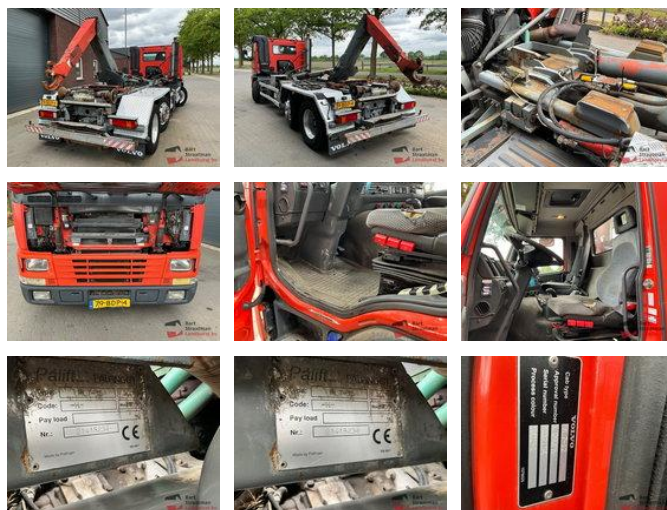

## Volvo FM 12.380 380 6X2 met Palfinger 15t haakarmsysteem.

### General features

Brand	Volvo
Model	FM 12.380
Subcategory	Container
Container system	hook
Licence plate	79-BDP-4
Odometer reading	240.826km
Construction year	2001
Date of first registration	10-07-2001
Condition	Used
General condition	Good
Fuel	Diesel
Emission class	Euro 4
Reference	BS2036

### Characteristics

Empty weight	11.100kg
Load capacity	15.000kg
GVW	26.000kg
Length	765cm
Width	250cm
Cabin	No

Cylinder contents

12.130cc

## Technical specifications

Number of axes	3
Axis configuration	6x2
Transmission	Automatic
Engine output	379hp